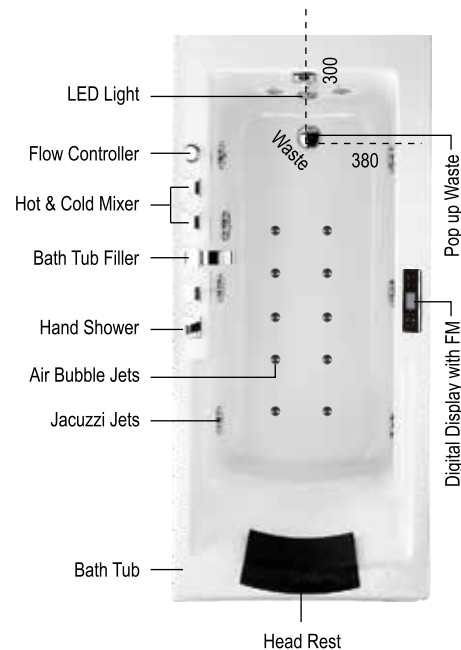

# Guyana Collection Get ready for a refreshing experience..

The symphony of design & dimension beauty & perfection.

The company offers five variant by default :

FEATURES	BASIC	POPULAR	SUPER	PREMIUM	SUPREME
Bath Tub	✓	✓	✓	✓	✓
Front & Side Panel	✓	✓	✓	✓	✓
Pop Up Waste	✓	✓	✓	✓	✓
1 HP Motor for Jacuzzi	✓	✓	✓	✓	✓
Air Motor With Bubble Jets	✓	✓	✓	✓	✓
LED Light Under Water	✓	✓	✓	✓	✓
Digital Display With FM	✓	✓	✓	✓	✓
Manual Controller	✓	✓	✓	✓	✓
Remote Controller	✓	✓	✓	✓	✓
Filler Set	✓	✓	✓	✓	✓
Hand Shower	✓	✓	✓	✓	✓
<b>M.R.P.</b>	<b>33202.00</b>	<b>117562.00</b>	<b>161045.00</b>	<b>208483.00</b>	<b>249990.00</b>