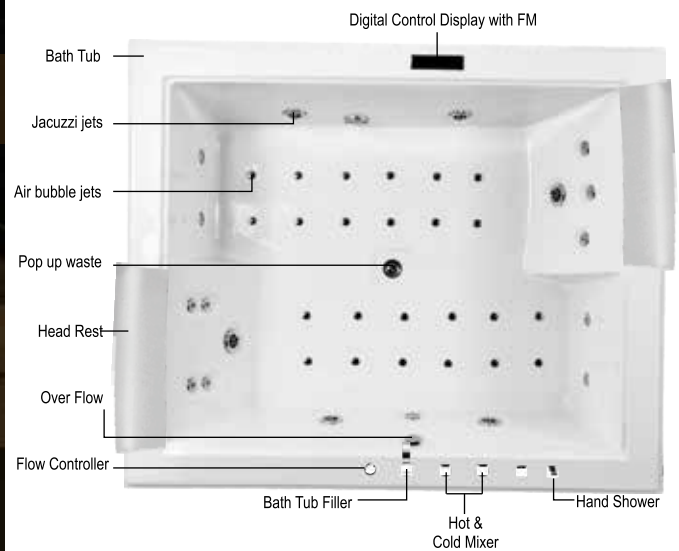

### HEALTH CARE FEATURES

- Hydro Massage
- Bubble Bath
- Ozonizer
- Pipe Self-Cleaning

# Golf Collection

Get ready for a refreshing experience..

Bring unmatched style & supreme comfort in your bathroom, with the ultimate bathtub by SPEED Water Technology.

The company offers five variant by default :