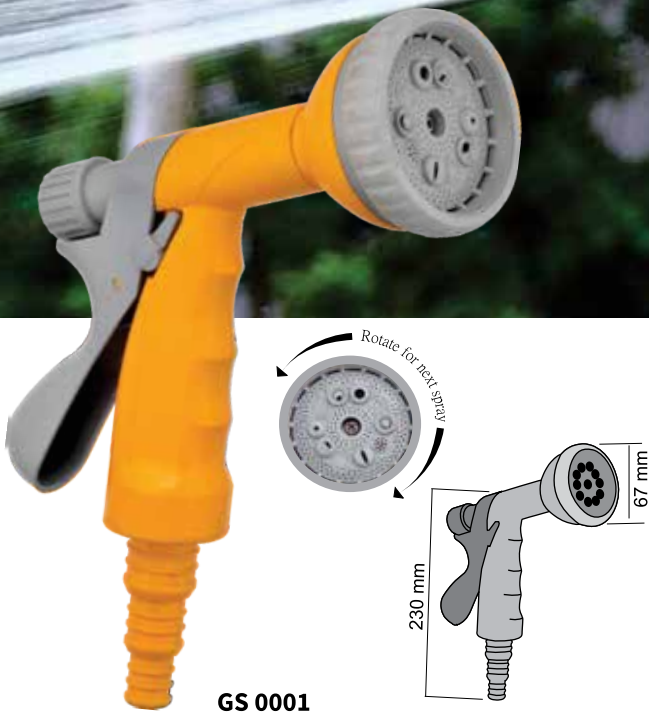

# Baby SHOWERS

Presenting the personal Hand Shower for the most important person in your life - your baby.

**BS 0031**  
M.R.P.: 748.00

**BS 0051**  
M.R.P.: 692.00

The Garden Shower technology by Speed Bath comes with a 10 Multi-Flowspray experience, with just a click of a button.