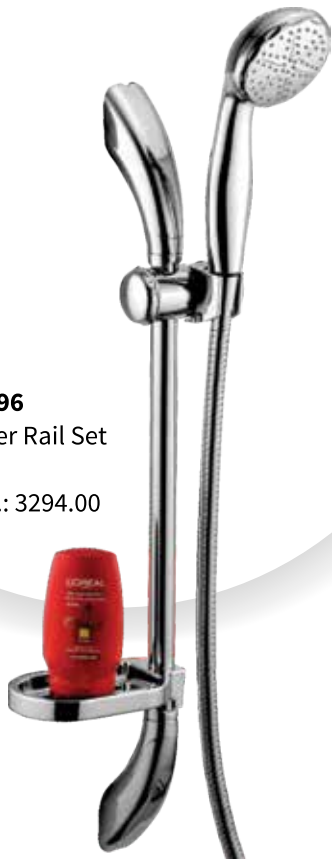

Shower Panels & Shower Rails

ST 0096
Shower Rail Set
Rado
M.R.P.: 3294.00