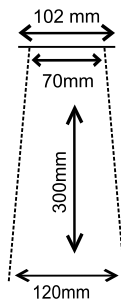

**ML 0023**  
Grow 5 Flow  
M.R.P.: 991.00

M.R.P.: 1153.00

Mist Spray    Rain + Mist Spray    Rain Spray    Massage Spray    Rain + Massage Spray

**Mist Spray** : A dense misty spray that hangs onto the senses like a beautiful dream.  
**Rain + Mist** : A combination of a steady Rain flow along with a dense Mist spray, to give you an extraordinary experience.  
**Rain Spray** : A steady spray with a soothing and refreshing effect.  
**Massage Spray** : A pleasantly invigorating spray through a sensual and strong massage action.  
**Rain + Massage Spray** : Enjoy a relaxing strong massage while enjoying the rain.