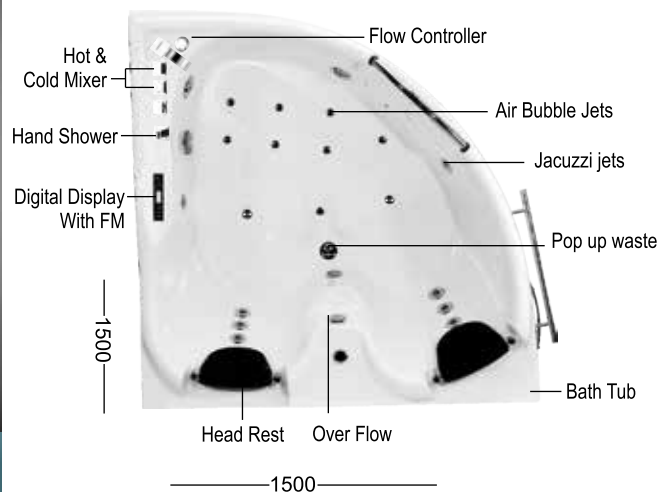

SPECIFICATIONS

- Size (mm) - 1500 x 1500 x 720
- Tub - Acrylic
- Front Panel - Acrylic
- Side Panel - Acrylic
- Depth - 20 inches

HEALTH CARE FEATURES

- Hydro Massage
- Bubble Bath
- Ozonizer
- Pipe Self-Cleaning

LITRE CAPACITY

- Full capacity upto over flow - 550
- Remaining water with avg. adult - 370