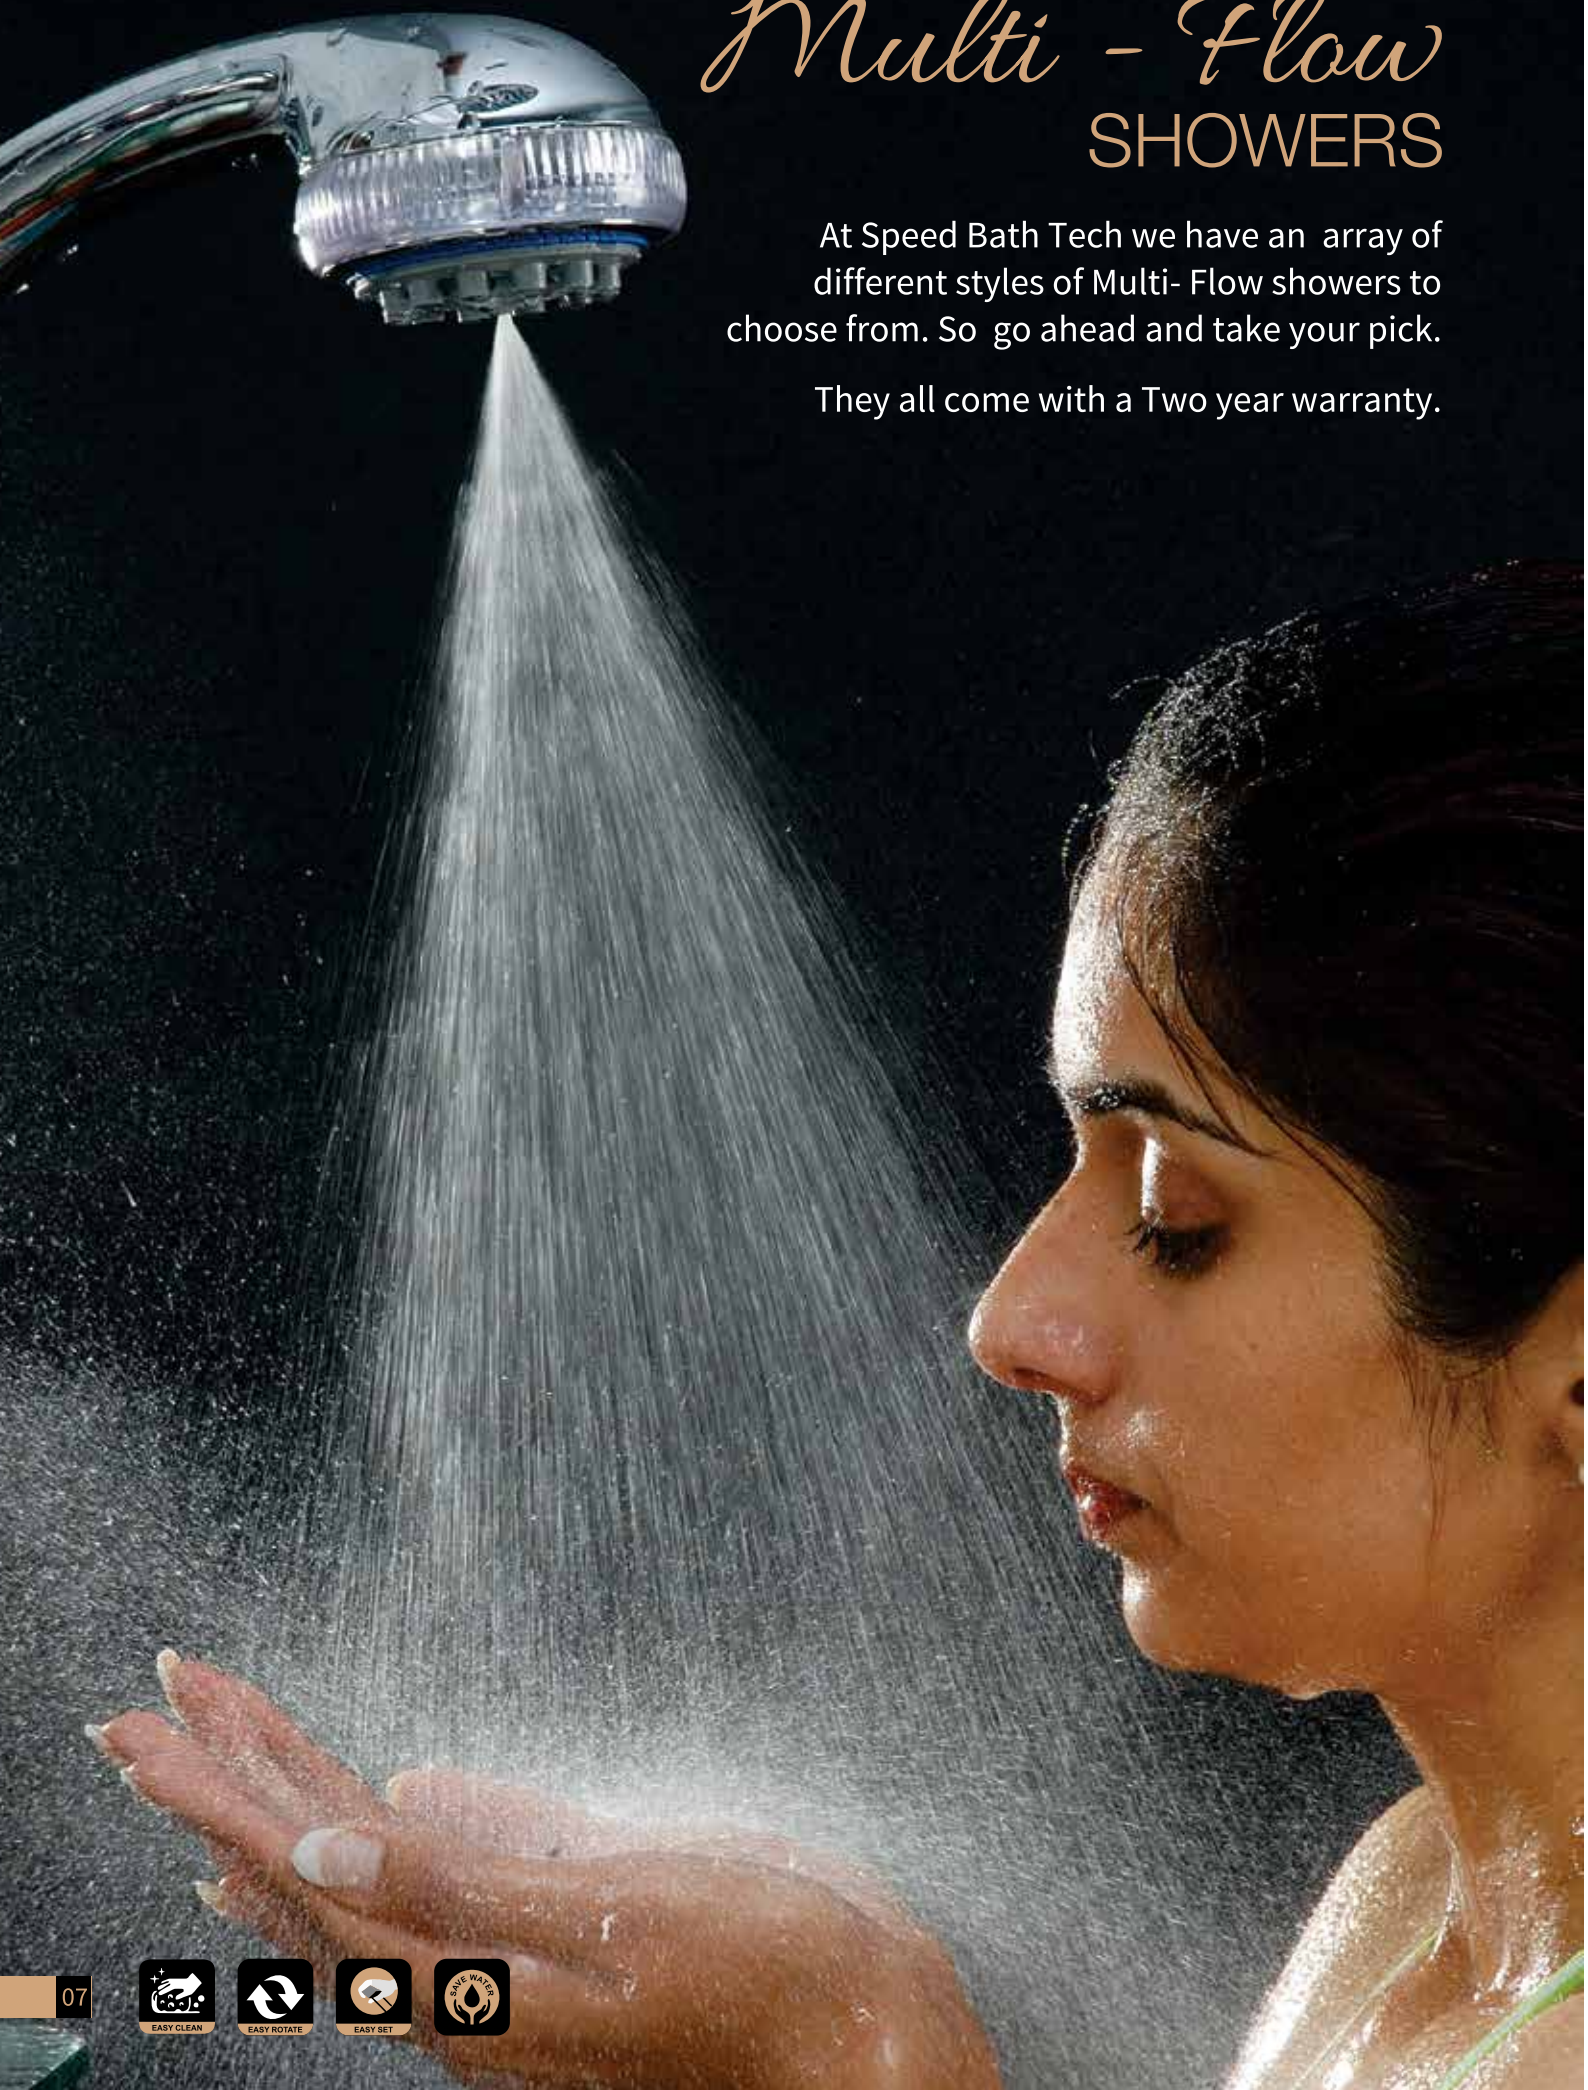

## Multi - Flow Showers

**ML 0015**  
Super Deluxe 3-Flow  
M.R.P.: 967.00

M.R.P.: 948.00

Needle Spray    Soft Rain Spray    Massage Spray

**Needle Fine Spray** : Enjoy the finesse of rain with this spray.  
**Soft Rain Spray** : Enjoy a drizzle in your most personal space.  
**Massage Spray** : A pleasantly invigorating spray through a sensual and strong massage action.