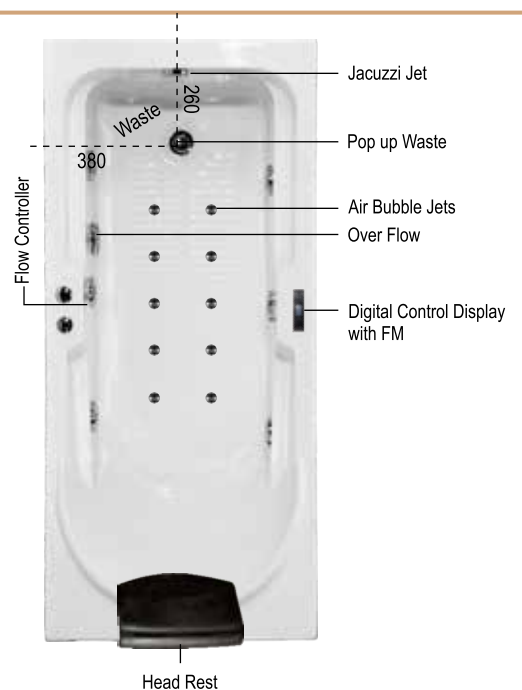

SPECIFICATIONS

- Size (mm) - 1500 x 760 x 530
- Tub - Acrylic
- Front Panel - Acrylic
- Side Panel - Acrylic
- Depth - 17 inches

HEALTH CARE FEATURES

- Hydro Massage
- Bubble Bath
- Ozonizer
- Pipe Self-Cleaning

LITRE CAPACITY

- Full capacity upto over flow - 260
- Remaining water with avg. adult - 170