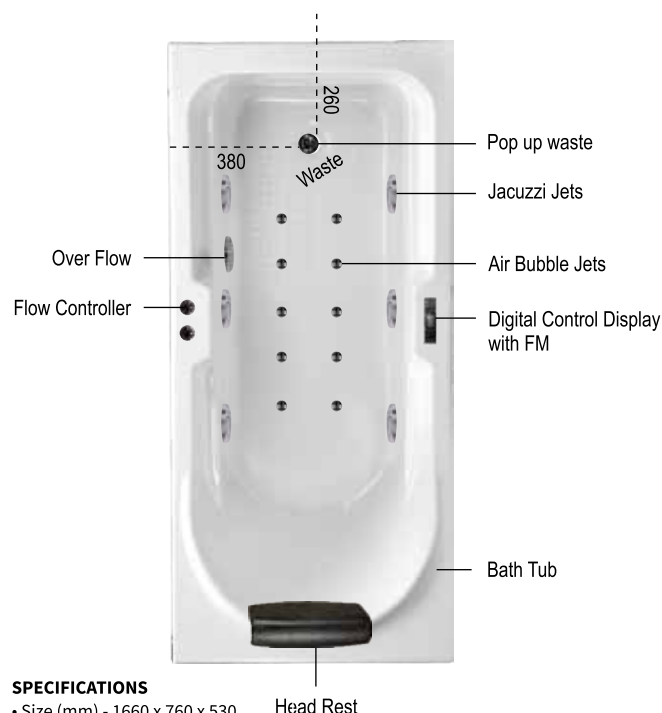

SPECIFICATIONS

- Size (mm) - 1660 x 760 x 530
- Tub - Acrylic
- Front Panel - Acrylic
- Side Panel - Acrylic
- Depth - 17 inches

HEALTH CARE FEATURES

- Hydro Massage
- Bubble Bath
- Ozonizer
- Pipe Self-Cleaning

LITRE CAPACITY

- Full capacity upto over flow - 275
- Remaining water with avg. adult - 185