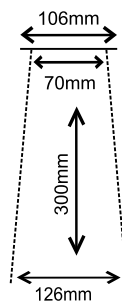

**Rain + Massage Spray** : Enjoy a relaxing strong massage while enjoying the rain.

**ML 0022**  
Mercury 3-Flow  
M.R.P.: 991.00

M.R.P.: 1153.00

Half Rain Spray    Massage Spray    Rain Spray

**Half Rain Spray** : A water-saving feature of Rain Spray, yet completes the job well.