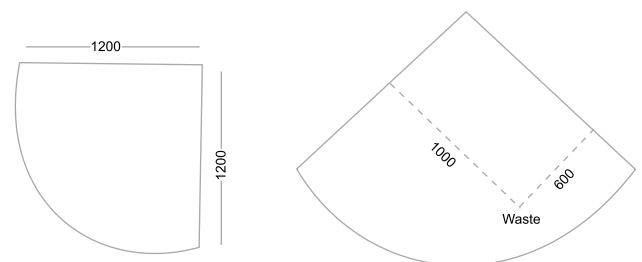

SPECIFICATIONS

- Size (mm) - 1200 x 1200 x 500
- Tub - Acrylic
- Front Panel - Acrylic
- Side Panel - Acrylic
- Depth - 16 inches

HEALTH CARE FEATURES

- Hydro Massage
- Bubble Bath
- Ozonizer
- Pipe Self-Cleaning

LITRE CAPACITY

- Full capacity upto over flow - 450
- Remaining water with avg. adult - 360