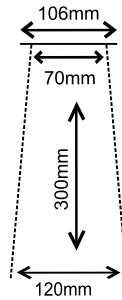

M.R.P.: 1153.00