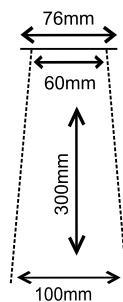

### ML 0019

Rozza Max Shower

M.R.P.: 967.00

M.R.P.: 972.00

Low Pressure Mist Spray    Rain + Mist Spray    Rain Spray    High Pressure Massage Spray    Multi Mist Spray

**Low Pressure Mist Spray** : A light misty spray, which gives you the feeling of walking through a cloud.