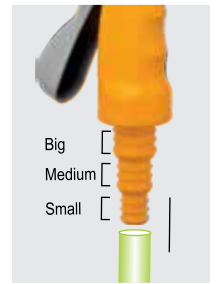

Compatible with different pipe size