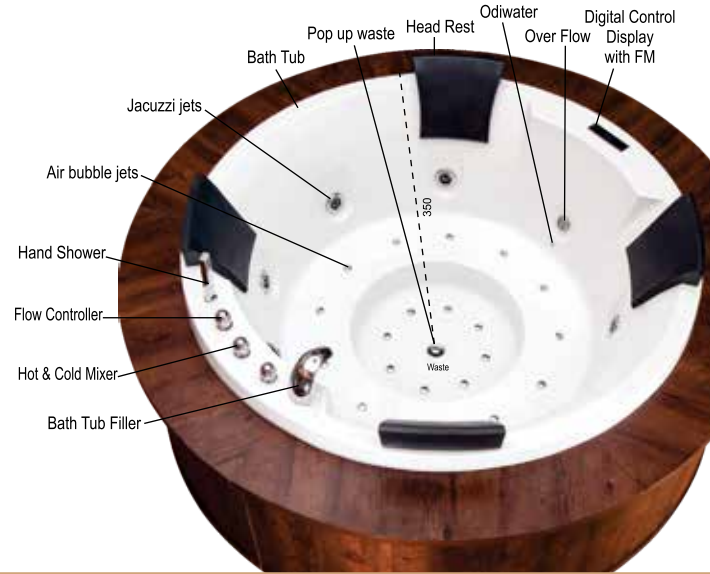

### HEALTH CARE FEATURES

- Hydro Massage
- Bubble Bath
- Ozonizer
- Pipe Self-Cleaning

# Virgin Collection

Perfection in design and technical innovations build a statement for high class quality.

“ Its sweeping profile and ergonomically shaped loop handle are enhanced by Speed Technology, For precise and comfortable flow and temperature control.”