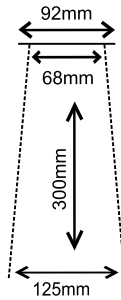

M.R.P.: 1153.00