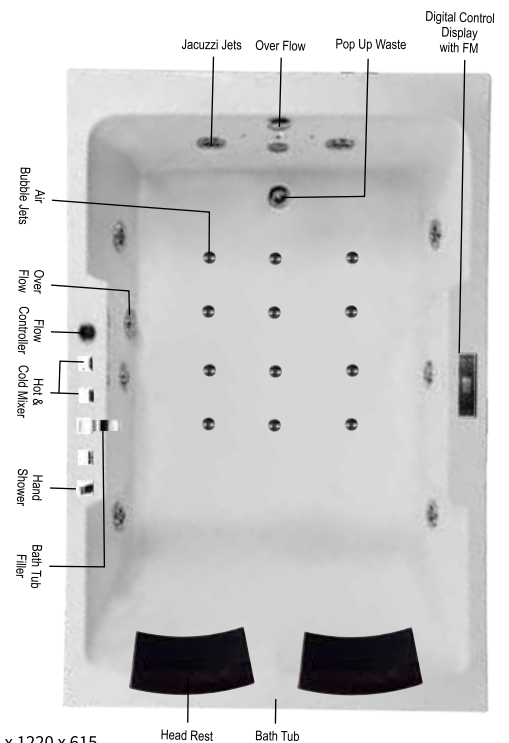

### SPECIFICATIONS

- Size (mm) - 1825 x 1220 x 615
- Tub - Acrylic
- Front Panel - Acrylic
- Side Panel - Acrylic
- Depth - 20 inches