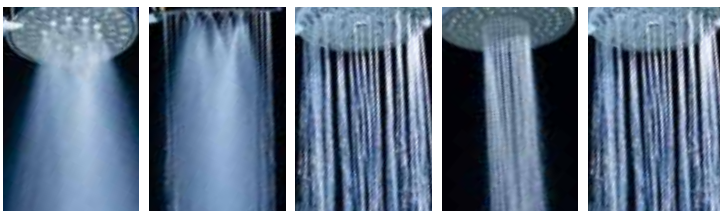

Mist Spray   Rain + Mist Spray   Rain Spray   Massage Spray   Rain + Massage Spray

Mist Spray : A dense misty spray that hangs onto the senses like a beautiful dream.
Rain + Mist : A combination of a steady Rain flow along with a dense Mist spray, to give you an extraordinary experience.
Rain Spray : A steady spray with a soothing and refreshing effect.
Massage Spray : A pleasantly invigorating spray through a sensual and strong massage action.
Rain + Massage Spray : Enjoy a relaxing strong massage while enjoying the rain.