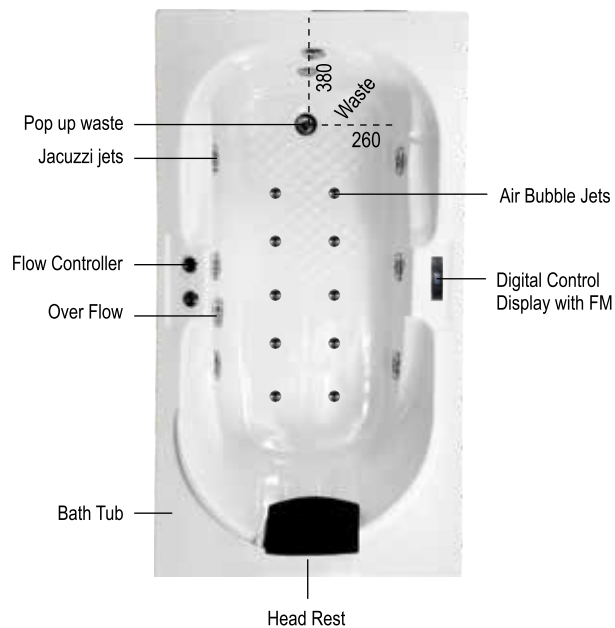

SPECIFICATIONS

- Size (mm) - 1650 x 900 x 460
- Tub - Acrylic
- Front Panel - Acrylic
- Side Panel - Acrylic
- Depth - 16 inches

HEALTH CARE FEATURES

- Hydro Massage
- Bubble Bath
- Ozonizer
- Pipe Self-Cleaning

LITRE CAPACITY

- Full capacity upto over flow - 300
- Remaining water with avg. adult - 210