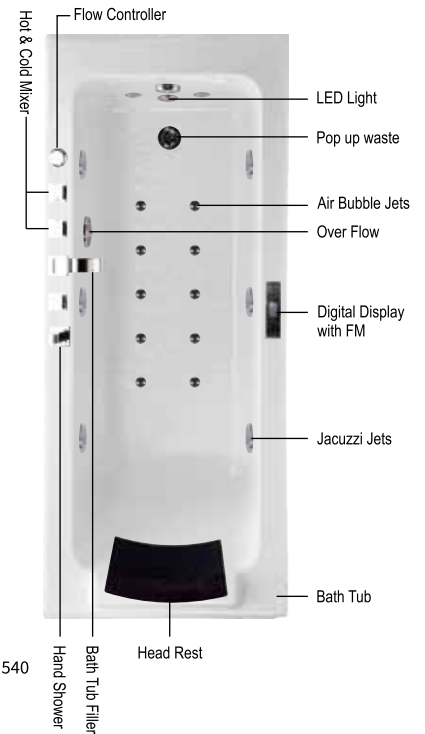

SPECIFICATIONS

- Size (mm) - 1820 x 760 x 540
- Tub - Acrylic
- Front Panel - Acrylic
- Side Panel - Acrylic
- Depth - 16 inches

LITRE CAPACITY

- Full capacity upto over flow - 325
- Remaining water with avg. adult - 235

HEALTH CARE FEATURES

- Hydro Massage
- Bubble Bath
- Ozonizer
- Pipe Self-Cleaning