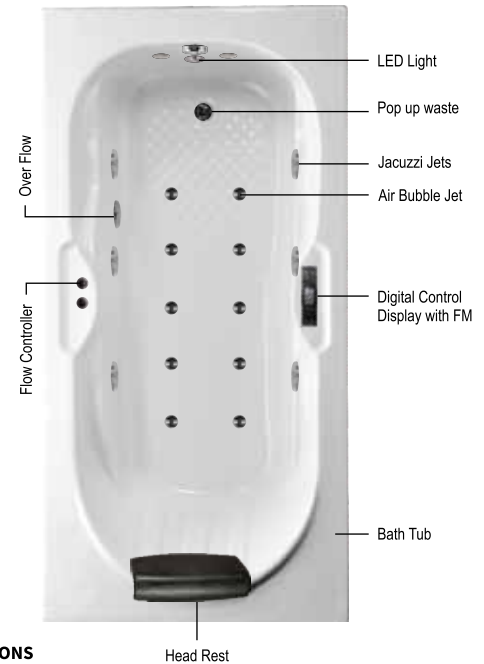

SPECIFICATIONS

- Size (mm) - 1800 x 890 x 490
- Tub - Acrylic
- Front Panel - Acrylic
- Side Panel - Acrylic
- Depth - 16 inches

LITRE CAPACITY

- Full capacity upto over flow - 375
- Remaining water with avg. adult - 285

HEALTH CARE FEATURES

- Hydro Massage
- Bubble Bath
- Ozonizer
- Pipe Self-Cleaning