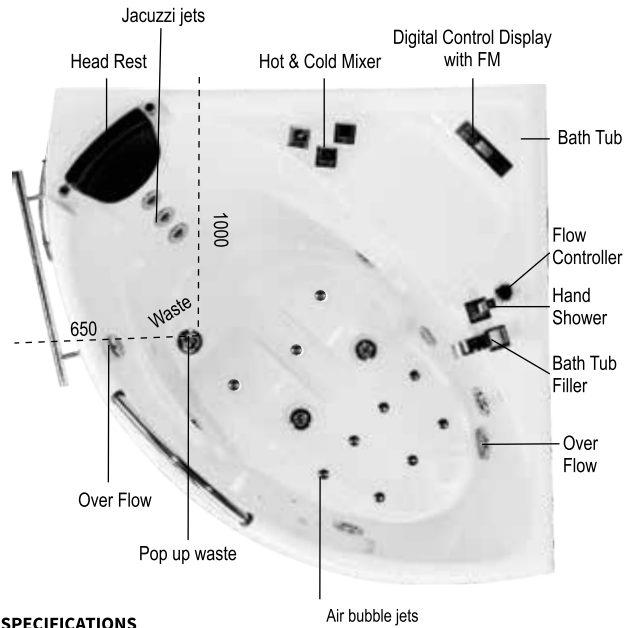

SPECIFICATIONS

- Size (mm) - 1320 x 1320 x 690
- Tub - Acrylic
- Front Panel - Acrylic
- Side Panel - Acrylic
- Depth - 16 inches

HEALTH CARE FEATURES

- Hydro Massage
- Bubble Bath
- Ozonizer
- Pipe Self-Cleaning

LITRE CAPACITY

- Full capacity upto over flow - 450
- Remaining water with avg. adult - 360