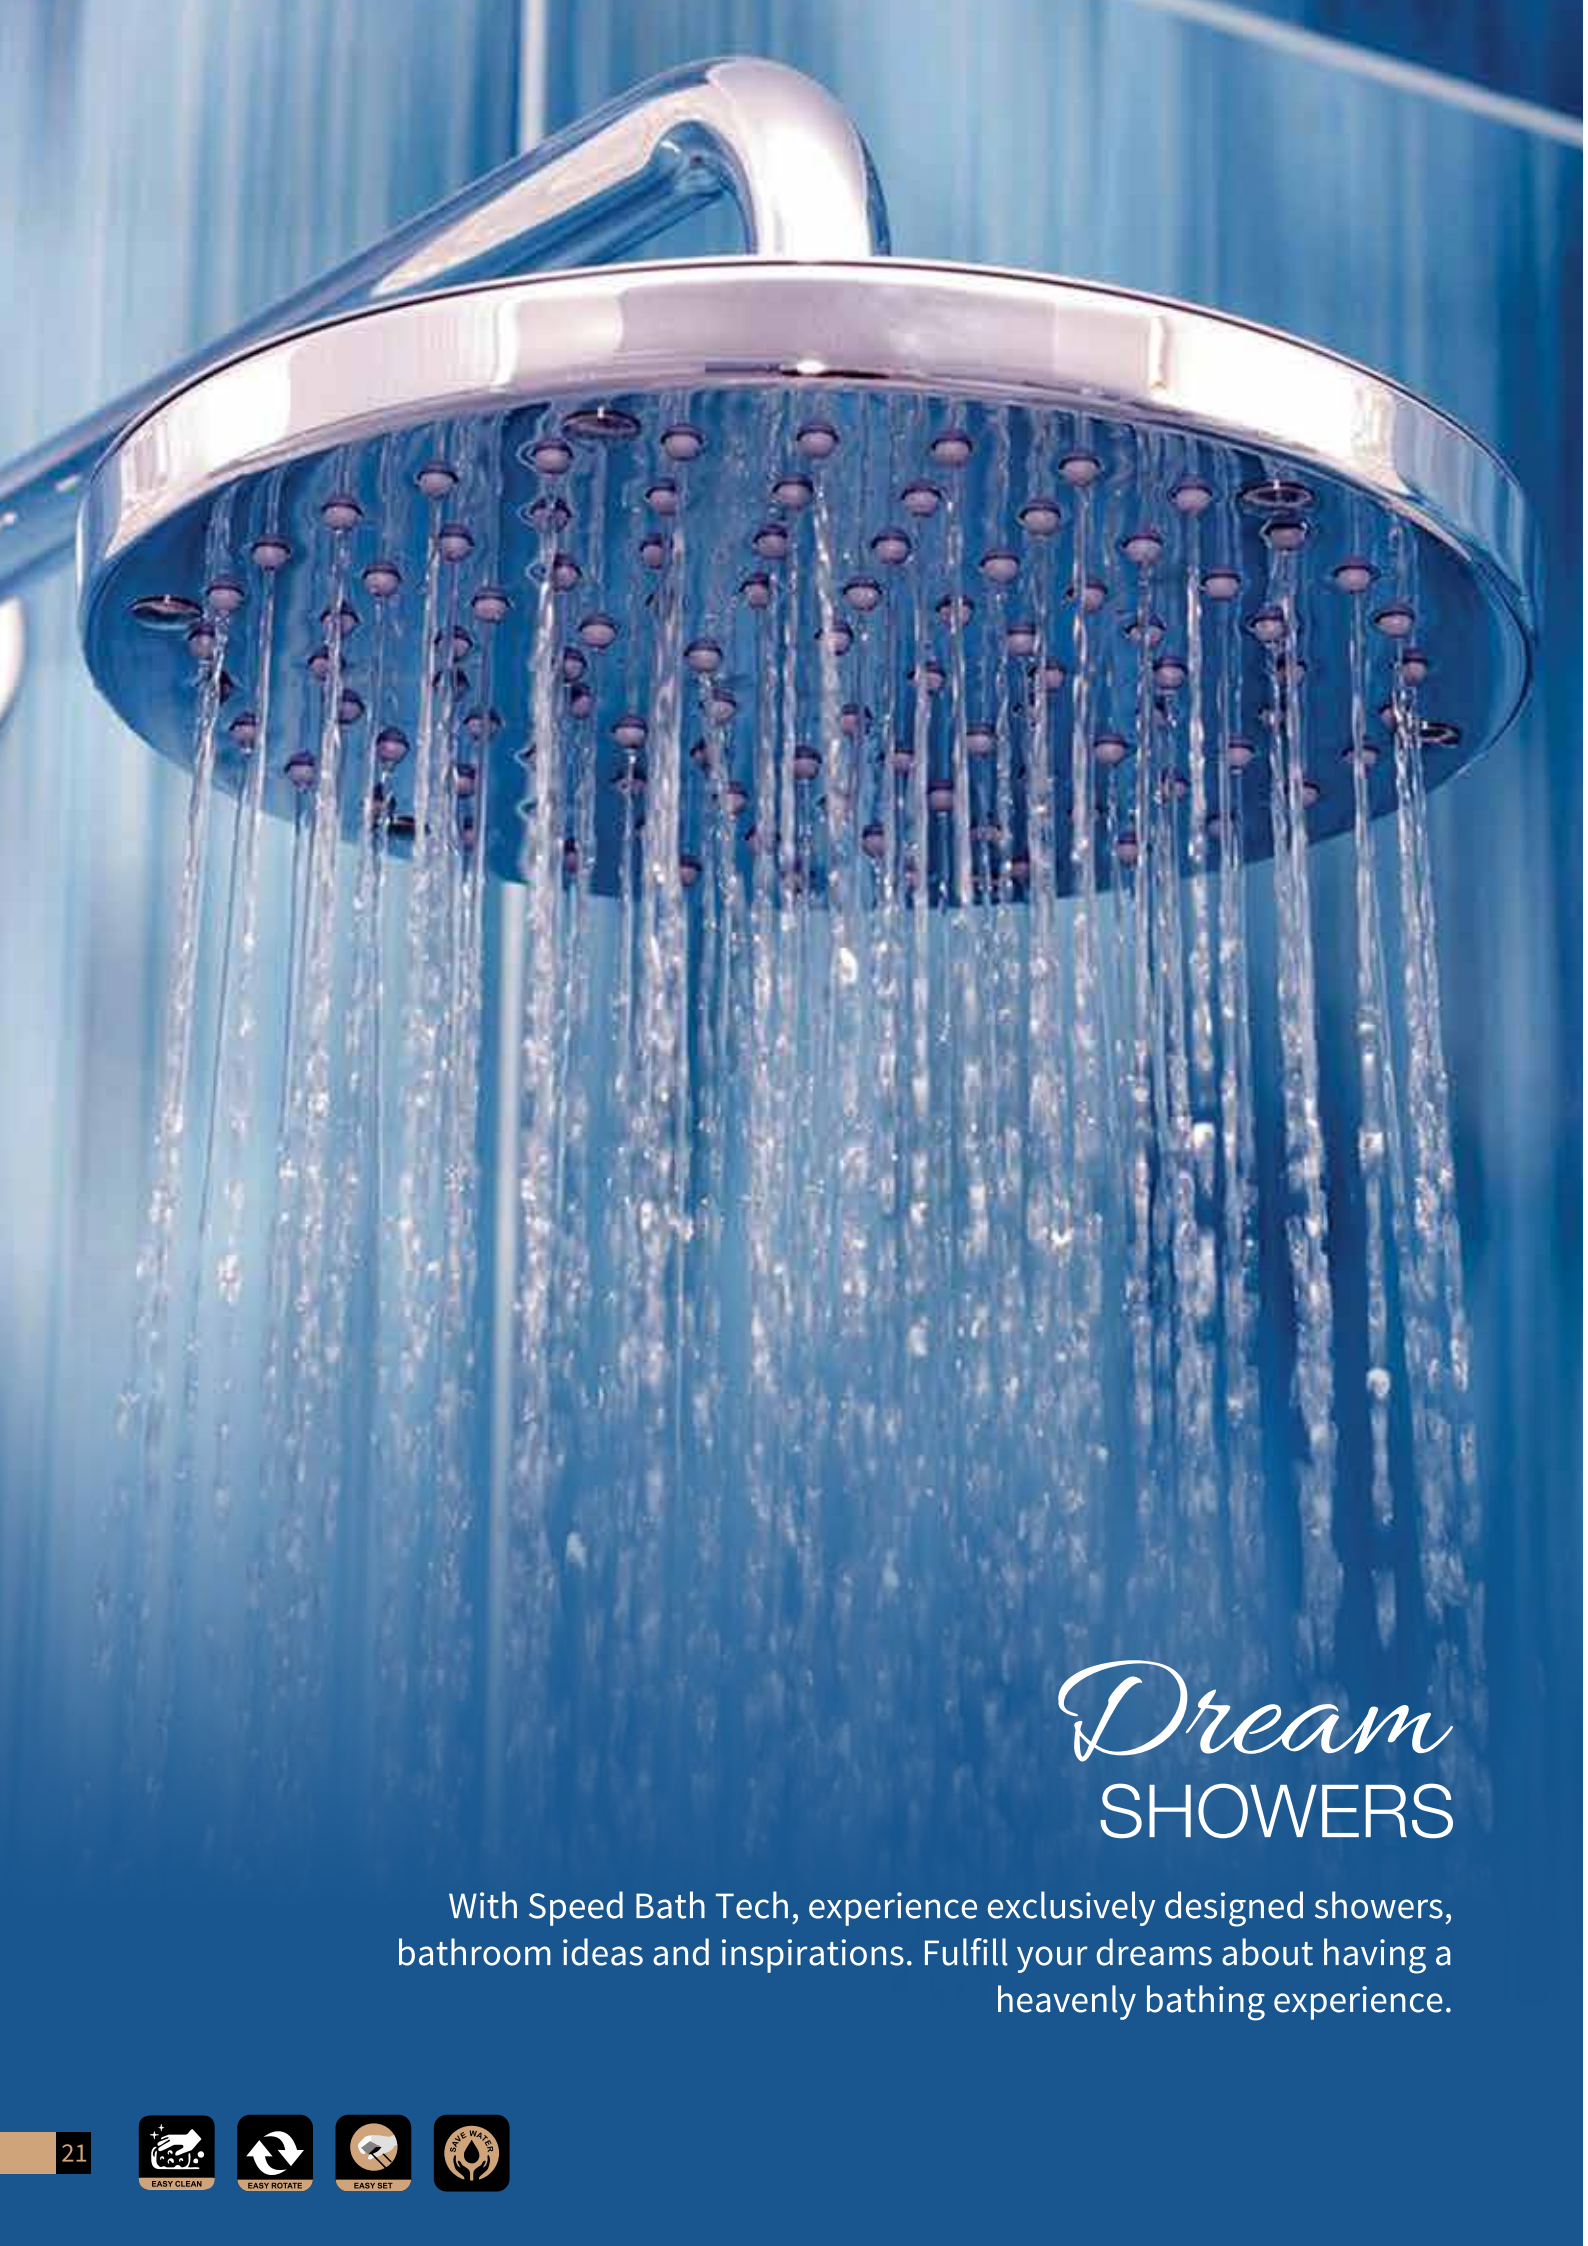

Dream SHOWERS

With Speed Bath Tech, experience exclusively designed showers, bathroom ideas and inspirations. Fulfill your dreams about having a heavenly bathing experience.